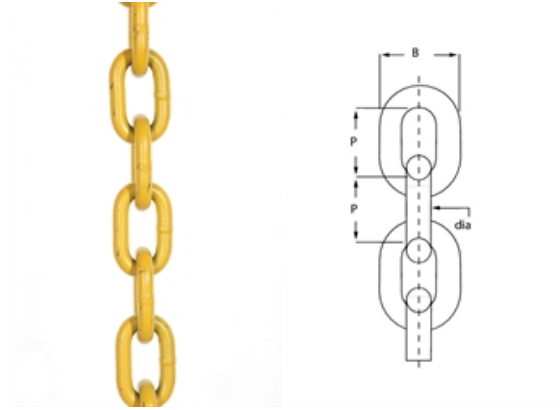

Grade 80 Alloy Steel Short Link Fishing Chain

- Alloy steel, grade 80, quenched and tempered.
- Painted finish.
- Proof load tested.
- Certification supplied for minimum breaking load requirements.
- Marked with grade (8/80) and ID mark.

Code	Dia (mm)	P (mm)	B (mm)	M.B.L (tonnes)	Weight (kgs/mtr)
Y0101	7	21	24	6.3	1.1
Y0102	10	30	34	12.6	2.2
Y0103	13	39	45	21.4	3.8
Y0104	16	48	55	32.2	5.7
Y0105	20	60	67	50.3	9.0