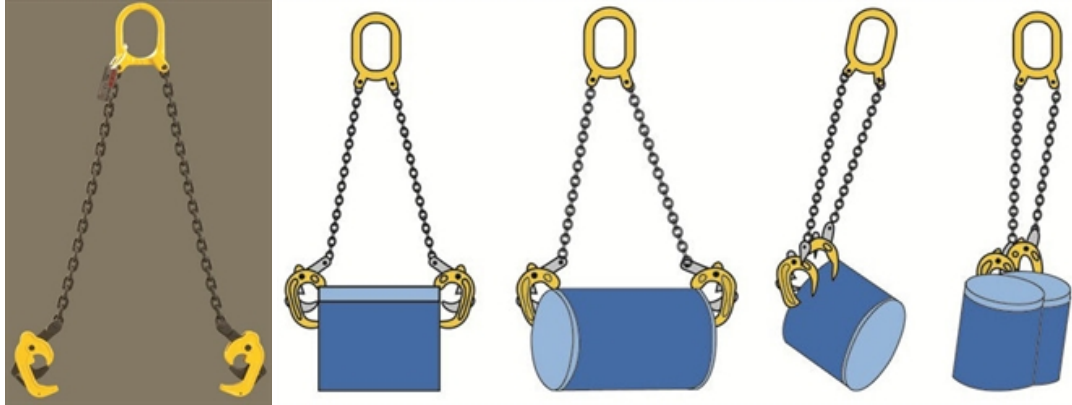

Drum Lifter

- For safe lifting and transportation of steel drums.
- Automatic locking mechanism.
- Extremely light weight .
- Quick and easy operation.

Code	Capacity (Kgs)	Jaw Opening (mm)	Weight (kgs)
T2501	1,000	0-25	36