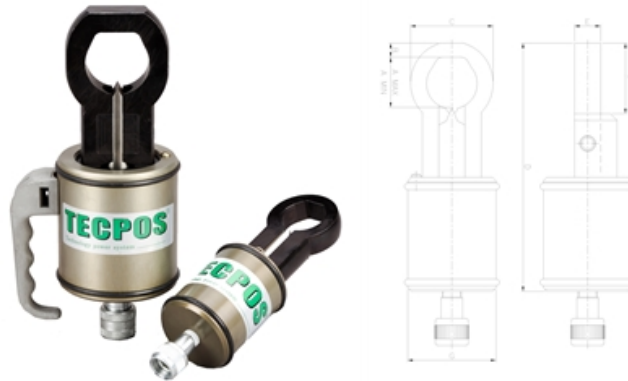

Hydraulic Nut Splitters

- Capacity: 14 ton & 32.5 ton.
- **Bolt range:**
- 14 ton(M12-M24).
- 32.5 ton(M20-M33).
- Maximum Pressure: 700 Bar.
- Hydraulic Coupler: TBC 381F(PT3/8).

Understanding the Model No: TNS-1415

- **T** - TECPOS
 - **NS** - Nut Splitter
 - **14** - Capacity, 14 ton
 - **15** - Stroke, 15mm
- Easily removing rusty nuts without any damage to bolts.
 - Not to be used on heavy nuts.

Dimensions

Model	Cylinder Capacity (tons)	Stroke (mm)	Cylinder Effective Area (cm ²)	Oil Capacity	A MIN (mm)	A MAX (mm)	B (mm)	C (mm)	D (mm)	E (mm)	F (mm)	G (mm)	Weight (kgs)	Pump
TNS-1415	14	15	21.2	31.8	15	45	12.5	73	221	23	62.5	78	5.2	1B, 1/3HP
TNS-32.520	32.5	20	46.5	93	30	62	19	98	278	29	85	115	12	