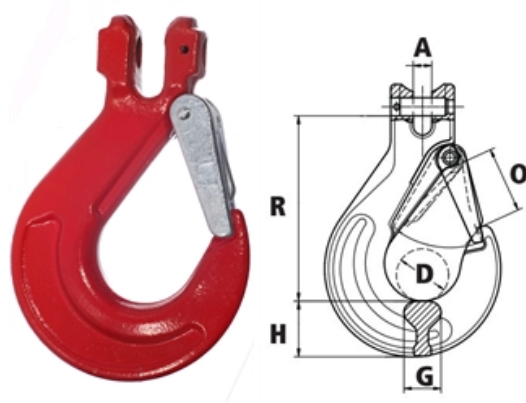

GT Cobra Grade 80 Clevis Sling Hooks with Safety Catch

- Grade 80 alloy steel.
- Painted finish.
- Marked with manufacturers mark/ID, grade 8, size and part number.
- Minimum breaking load is 4 x W.L.L, proof load is 2 x W.L.L.
- Spare safety catch kits available.

Code	Chain Dia (mm)	A (mm)	D (mm)	H (mm)	R (mm)	O (mm)	G (mm)	W.L.L (tonnes)	Weight (kgs/each)
K1501	7/8	9.5	37	32.5	85.5	29	17	2	0.52
K1502	10	13	46	35	104	39	23	3.15	1.05
K1503	13	16.5	56	42.5	128	47	26	5.3	2
K1504	16	21.5	60	54	150	55	34	8	3.7
K1505	20	24	79	58	180	61		12.5	6
K1506	22	27	101	62	213	72		15	10.4