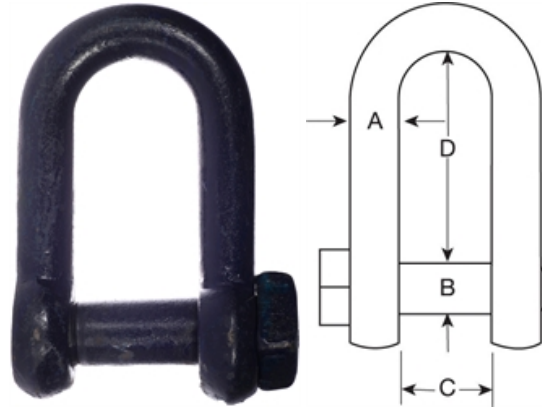

Danish Blue Painted High Tensile Square Head Dee Shackles

- Blue painted finish.
- High tensile material.
- Supplied stamped with W.L.L but “untested”.
- Not to be used for lifting.

Code	A (mm)	B (mm)	C (mm)	D (mm)	W.L.L (tonnes)	Weight (kgs)
X0911	10	12	19	31	1	0.15
X0912	12	16	25	51	1.5	0.30
X0913	16	19	32	64	2.5	0.60
X0914	19	22	38	76	3	1.05
X0915	22	25	44	89	4	1.45
X0916	25	28	51	100	5	2.10