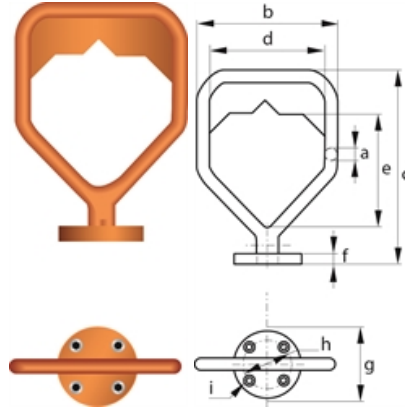

Green Pin D-Handle - P-5396D

- Interchangeable use for the Release & Retrieve Shackles.
- Casted Steel.
- Orange painted finish.
- Can be supplied with a 2.1 Works Certificate.

Code	a (mm)	b (mm)	c (mm)	d (mm)	e (mm)	f (mm)	g (mm)	h (mm)	i (mm)	Weight kgs
-	19	153	215	115	110	10	70	48	8.5	1.70