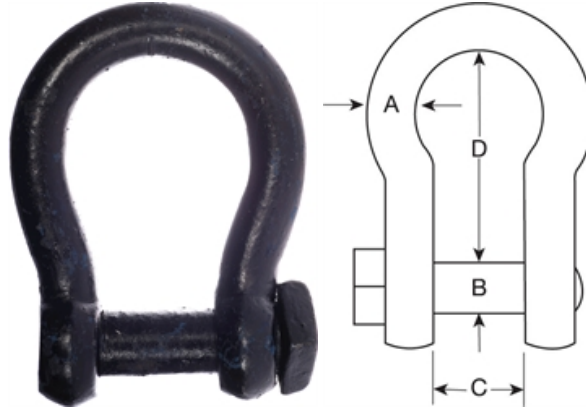

## Danish Blue Painted High Tensile Square Head Bow Shackles

- Blue painted finish.
- High tensile material.
- Supplied stamped with W.L.L but “untested”.
- Not to be used for lifting.

Code	A (mm)	B (mm)	C (mm)	D (mm)	W.L.L (tonnes)	Weight (kgs)
X1012	12	16	25	51	1.5	0.30
X1013	16	19	32	64	2.5	0.60
X1014	19	22	38	76	3	1.05
X1015	22	25	44	89	4	1.45
X1016	25	28	51	100	5	2.10